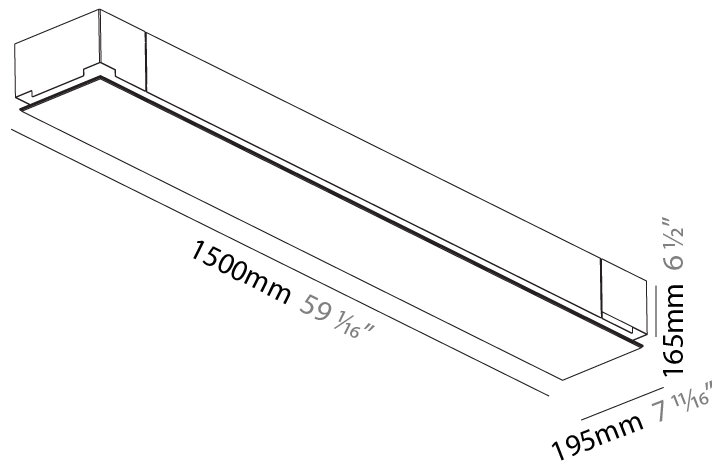

Series: Pi2
Subseries: Pi2 Whiteline
Brand: Prolicht
Division: Architectural
Mounting Type: Trimless
Mounting Location: Ceiling
Subcategory: Ambient

PHYSICAL

Shape: Rectangle
Length (mm): 1500
Length (in): 59 1/16
Width (mm): 195
Width (in): 7 11/16
Depth (mm): 165
Depth (in): 6 1/2
Ceiling Thickness (mm): 10 / 12.5 / 15 / 25 / 30
Ceiling Thickness (in): 3/8 or 1/2 or 9/16 or 1 or 1 3/16
Min. Recessing Depth (mm): 180
Min. Recessing Depth (in): 7 1/16
Light Distribution: Direct
Weight (kg): 9.7
Weight (lbs): 21.34
Diffuser: PMMA - Opal
Fixture Material: Extruded Aluminum / Steel
Cut-out Measurements: 1535mm / 60 7/16" x 230mm / 9 1/16"
Upon Request: Unique Sizes Unique Ceiling Thickness Unique Mounting Depth Spot Inserts

ELECTRICAL

Lamp Type: LED (Zhaga Standard)
Total Output Wattage (W): 47.8
Dimming: [Tri-Mode (Non-Dimming and Phase Dimming (120Vac only) and 0-10V Dimming)](#)
Driver Included: Yes
Driver Location: Integrated
Driver Type: Constant Current - Universal
Driver Class: Class 2
Input Voltage (V): 120 - 277
Constant Current (MA): 500

LED

Color Temperature (°K): [3000 / 3500 / 4000](#)
Max. Delivered Lumen (lm): 3890 / 4194 / 4280
CRI: >80 CRI
Efficiency (%): 0.611
Lamp Life (hrs): 50000
Upon Request: RGB-W Tunable White Special Color Temperature CRI90

OPTICAL

RATINGS AND CERTIFICATIONS

Certified By: Certified for North American Standards
IP rating: IP20

PROJECT
TYPE
SPECIFIER
QUANTITY
DATE