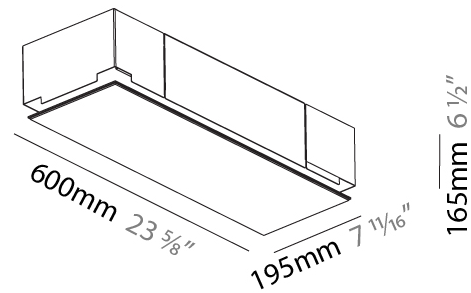

GENERAL

Series: Pi2
Subseries: Pi2 Whiteline
Brand: Prolicht
Division: Architectural
Mounting Type: Trimless
Mounting Location: Ceiling
Subcategory: Ambient

PHYSICAL

Shape: Rectangle
Length (mm): 600
Length (in): 23 5/8
Width (mm): 195
Width (in): 7 11/16
Depth (mm): 165
Depth (in): 6 1/2
Ceiling Thickness (mm): 10 / 12.5 / 15 / 25 / 30
Ceiling Thickness (in): 3/8 or 1/2 or 9/16 or 1 or 1 3/16
Min. Recessing Depth (mm): 180
Min. Recessing Depth (in): 7 1/16
Light Distribution: Direct
Weight (kg): 4.2
Weight (lbs): 9.24
Diffuser: PMMA - Opal
Fixture Material: Extruded Aluminum / Steel
Cut-out Measurements: 635mm / 25" x 230mm / 9 1/16"
Upon Request: Unique Sizes Unique Ceiling Thickness Unique Mounting Depth Spot Inserts

ELECTRICAL

Lamp Type: LED (Zhaga Standard)
Total Output Wattage (W): 19.1
Dimming: Tri-Mode (Non-Dimming and Phase Dimming (120Vac only) and 0-10V Dimming)
Driver Included: Yes
Driver Location: Integrated
Driver Type: Constant Current - Universal
Driver Class: Class 2
Input Voltage (V): 120 - 277
Constant Current (MA): 500

LED

Color Temperature (°K): 3000 / 3500 / 4000
Max. Delivered Lumen (lm): 1430 / 1538 / 1570
CRI: >80 CRI
Efficiency (%): 58.2
Lamp Life (hrs): 50000
Upon Request: RGB-W Tunable White Special Color Temperature CRI90

OPTICAL

RATINGS AND CERTIFICATIONS

Certified By: Certified for North American Standards
IP rating: IP20